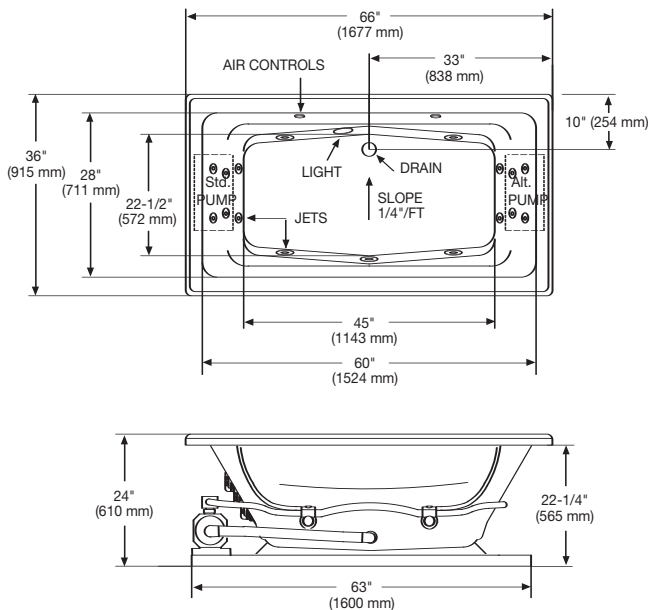

Barrett

66" x 36" x 24" Rectangular Whirlpool and Bath

Model 5008 Shown

Features

- 66" x 36" x 24" Rectangular Whirlpool and Bathtub
- Deep bathing well
- Hydro-V™ back jet system: At both ends six jets massage the shoulder blades, upper and middle back muscles, and the bottom two spinning jets for your lower back
- Swirl-way® Dryjet™ adjustable in both direction and flow creates a broad, circular pattern of water and warm air for a deep venturi therapeutic massage
- Cable operated drain in Color-Match, Chrome, Everbrass (PVD) or Brushed Nickel
- Powerful 2 HP pump system creates invigorating whirlpool action
- Dual air controls for the ultimate jet power control
- Trim finish in your choice of Color-Match, Chrome, Everbrass (PVD) and Brushed Nickel
- Outstanding protection – Mansfield® Limited Ten Year Warranty
- Available in Standard and Premium Colors
(Consult Price Book for specific colors)

Barrett

66" x 36" x 24" Rectangular Whirlpool and Bath

Features & Upgrades

Basic Package

- SimpleTouch™ 3 button control
- 2 HP Single speed pump
- Pillows
- Color-Match trim

Luxury Package

- SensaSelect™ 5 button control
- 2 HP Variable speed pump
- Remote control
- Pillows
- Infusion™2 Chromatherapy system
- In-line heater
- Metal trim upgrades

Technical Information

No apron available on this model.

Pump locations are shown for clarity.
STD - Standard pump location.
ALT - Alternate pump location.

Note: Install this product according to the installation guide.
Fixture dimensions are nominal and conform to tolerances in ASME Standard A112.19.2