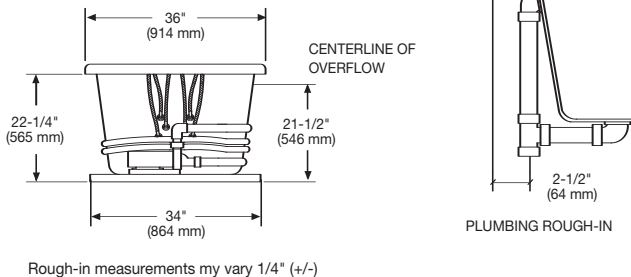

Barrett

66" x 36" x 24" Rectangular Whirlpool and Bath

Model 5008 Shown

Features

- 66" x 36" x 24" Rectangular Whirlpool and Bathtub
- Deep bathing well
- Hydro-V™ back jet system: At both ends six jets massage the shoulder blades, upper and middle back muscles, and the bottom two spinning jets for your lower back
- Swirl-way® Dryjet™ adjustable in both direction and flow creates a broad, circular pattern of water and warm air for a deep venturi therapeutic massage
- Cable operated drain in Color-Match, Chrome, Everbrass (PVD) or Brushed Nickel
- Powerful 2 HP pump system creates invigorating whirlpool action
- Dual air controls for the ultimate jet power control
- Trim finish in your choice of Color-Match, Chrome, Everbrass (PVD) and Brushed Nickel
- Outstanding protection – Mansfield® Limited Ten Year Warranty
- Available in Standard and Premium Colors
(Consult Price Book for specific colors)

Technical Information

No apron available on this model.

Pump locations are shown for clarity.
STD - Standard pump location.
ALT - Alternate pump location.

Note: Install this product according to the installation guide.
Fixture dimensions are nominal and conform to tolerances in ASME Standard A112.19.2

Specifications

Dimensions	66" x 36" x 24"	Number of Jets	Sixteen
Material	Acrylic, fiberglass reinforced	Air Volume Control	Two
Construction	Self-contained, pre-plumbed whirlpool bath with heat-bent rigid PVC pipe, mounted on a pre-leveled thermoformed base	Water Capacity	70 gal. max., 60 gal. min. (265 liters/227 liters)
Pump Motor	2 HP, variable speed, 120 volt, 60 HZ, 13.5 AMP	Floor Loading	47 lbs./sq. ft. (229 kg/m ²)
Electrical Requirements	Luxury & Sensory: Two separate 120 volt, 20 AMP, GFCI protected circuits Basic: One separate, 120 volt, 20 AMP, GFCI outlet	Shipping Weight (whirlpool)	170 lbs. (77 kg)
		Shipping Weight (bathtub)	145 lbs. (66 kg)
		Warranty	Limited Ten Year