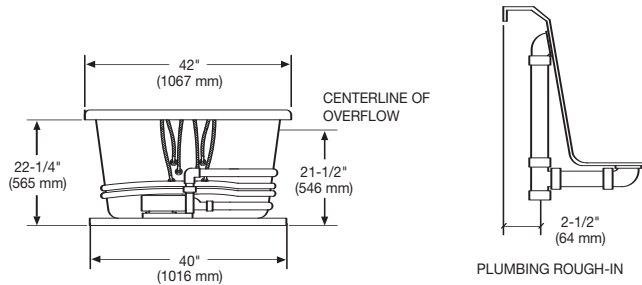

Barrett

72" x 42" x 24" Rectangular Whirlpool and Bath

Model 5018 Shown

Features

- 72" x 42" x 24" Rectangular Whirlpool and Bathtub
- Deep bathing well
- Hydro-V™ back jet system: At both ends six jets massage the shoulder blades, upper and middle back muscles, and the bottom two spinning jets for your lower back
- Swirl-way® Dryjet™ adjustable in both direction and flow creates a broad, circular pattern of water and warm air for a deep venturi therapeutic massage
- Cable operated drain in Color-Match, Chrome, Everbrass (PVD) or Brushed Nickel
- Powerful 2 HP pump system creates invigorating whirlpool action
- Dual air controls for the ultimate jet power control
- Trim finish in your choice of Color-Match, Chrome, Everbrass (PVD) and Brushed Nickel
- Outstanding protection – Mansfield® Limited Ten Year Warranty
- Available in Standard and Premium Colors
(Consult Price Book for specific colors)

Technical Information

No apron available on this model.

Pump locations are shown for clarity.
 STD - Standard pump location.
 ALT - Alternate pump location.

Note: Install this product according to the installation guide.
 Fixture dimensions are nominal and conform to tolerances in ASME Standard A112.19.2

Rough-in measurements may vary 1/4" (+/-)

Specifications

Dimensions	72" x 42" x 24"	Number of Jets	Sixteen
Material	Acrylic, fiberglass reinforced	Air Volume Control	Two
Construction	Self-contained, pre-plumbed whirlpool bath with heat-bent rigid PVC pipe, mounted on a pre-leveled thermoformed base	Water Capacity	95 gal. max., 80 gal. min. (360 liters/303 liters)
Pump Motor	2 HP, variable speed, 120 volt, 60 HZ, 13.5 AMP	Floor Loading	47 lbs./sq. ft. (229 kg/m ²)
Electrical Requirements	Luxury & Sensory: Two separate 120 volt, 20 AMP, GFCI protected circuits Basic: One separate, 120 volt, 20 AMP, GFCI outlet	Shipping Weight (whirlpool)	180 lbs. (82 kg)
		Shipping Weight (bathtub)	160 lbs. (73 kg)
		Warranty	Limited Ten Year