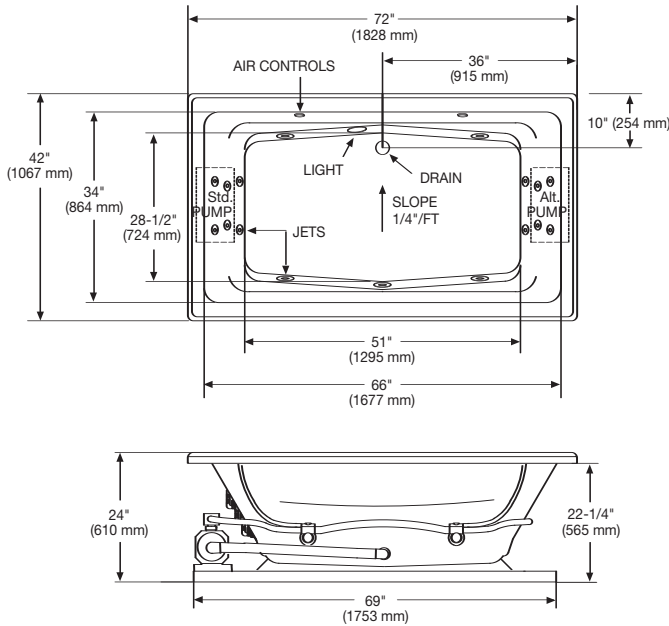

Barrett

72" x 42" x 24" Rectangular Whirlpool and Bath

Features & Upgrades

Basic Package

- SimpleTouch™ 3 button control
- 2 HP Single speed pump
- Pillows
- Color-Match trim

Luxury Package

- SensaSelect™ 5 button control
- 2 HP Variable speed pump
- Remote control
- Pillows
- Infusion™2 Chromatherapy system
- In-line heater
- Metal trim upgrades

Sensory Package

- SensaSelect™ 5 button control
- 2 HP Variable speed pump
- PowerPillow™ neck jet pillow
- Remote control
- Pillows
- Infusion™2 Chromatherapy system
- In-line heater
- Metal trim upgrades

Technical Information