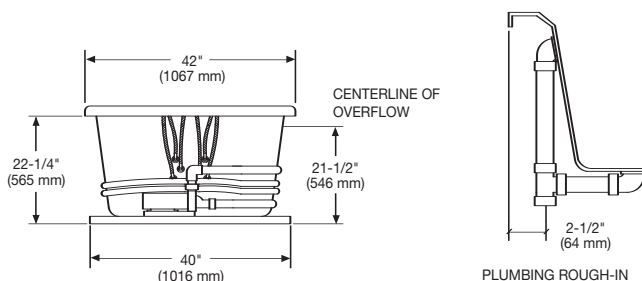

Barrett

66" x 42" x 24" Rectangular Whirlpool and Bath

Model 5022 Shown

Features

- 66" x 42" x 24" Rectangular Whirlpool and Bathtub
- Deep bathing well
- Hydro-V™ back jet system: At both ends six jets massage the shoulder blades, upper and middle back muscles, and the bottom two spinning jets for your lower back
- Swirl-way® Dryjet™ adjustable in both direction and flow creates a broad, circular pattern of water and warm air for a deep venturi therapeutic massage
- Cable operated drain in Color-Match, Chrome, Everbrass (PVD) or Brushed Nickel
- Powerful 2 HP pump system creates invigorating whirlpool action
- Dual air controls for the ultimate jet power control
- Trim finish in your choice of Color-Match, Chrome, Everbrass (PVD) and Brushed Nickel
- Outstanding protection – Mansfield® Limited Ten Year Warranty
- Available in Standard and Premium Colors
(Consult Price Book for specific colors)

Technical Information

No apron available on this model.

Pump locations are shown for clarity.
STD - Standard pump location.
ALT - Alternate pump location.

Note: Install this product according to the installation guide.
Fixture dimensions are nominal and conform to tolerances in ASME Standard A112.19.2

Rough-in measurements may vary 1/4" (+/-)

Specifications

Dimensions	66" x 42" x 24"	Number of Jets	Sixteen
Material	Acrylic, fiberglass reinforced	Air Volume Control	Two
Construction	Self-contained, pre-plumbed whirlpool bath with heat-bent rigid PVC pipe, mounted on a pre-leveled thermoformed base	Water Capacity	80 gal. max., 65 gal. min. (303 liters/246 liters)
Pump Motor	2 HP, variable speed, 120 volt, 60 HZ, 13.5 AMP	Floor Loading	47 lbs./sq. ft. (229 kg/m ²)
Electrical Requirements	Luxury & Sensory: Two separate 120 volt, 20 AMP, GFCI protected circuits Basic: One separate, 120 volt, 20 AMP, GFCI outlet	Shipping Weight (whirlpool)	175 lbs. (80 kg)
		Shipping Weight (bathtub)	150 lbs. (68 kg)
		Warranty	Limited Ten Year