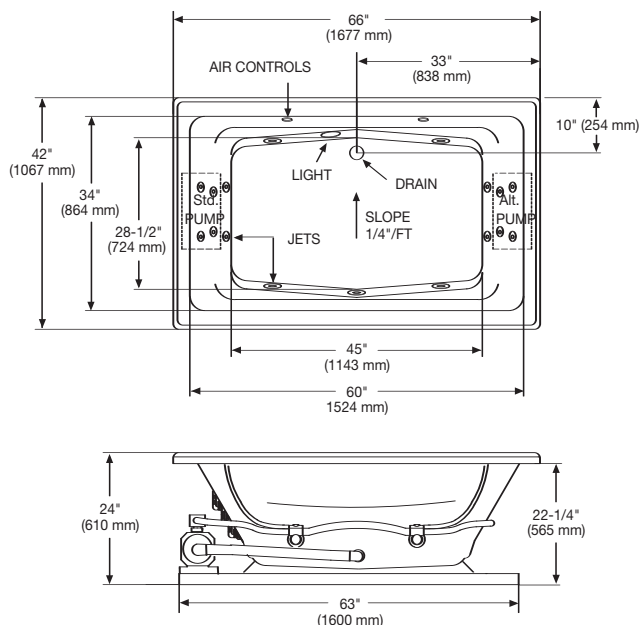

Barrett

66" x 42" x 24" Rectangular Whirlpool and Bath

Features & Upgrades

Basic Package

- SimpleTouch™ 3 button control
- 2 HP Single speed pump
- Pillows
- Color-Match trim

Luxury Package

- SensaSelect™ 5 button control
- 2 HP Variable speed pump
- Remote control
- Pillows
- Infusion™2 Chromatherapy system
- In-line heater
- Metal trim upgrades

Sensory Package

- SensaSelect™ 5 button control
- 2 HP Variable speed pump
- PowerPillow™ neck jet pillow
- Remote control
- Pillows
- Infusion™2 Chromatherapy system
- In-line heater
- Metal trim upgrades

Technical Information