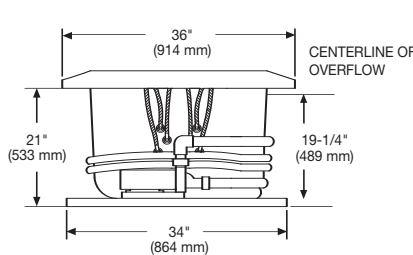

Pump locations are shown for clarity.

STD - Standard pump location.

ALT - Alternate pump location.

Note: Install this product according to the installation guide.

Fixture dimensions are nominal and conform to tolerances in

ASME Standard A112.19.2

Rough-in measurements may vary 1/4" (+/-)

PLUMBING ROUGH-IN

INSTALLER NOTE: DUE TO THE FREEFORM SHAPE OF THIS TUB IT IS RECOMMENDED THAT THE TUB BE ON THE JOBSITE BEFORE MAKING THE FINAL CUT OUT FOR DROP IN INSTALLATION.

Specifications

Dimensions	66" x 36" x 24-3/4"	Number of Jets	Sixteen
Material	Acrylic, fiberglass reinforced	Air Volume Control	Two
Construction	Self-contained, pre-plumbed whirlpool bath with heat-bent rigid PVC pipe, mounted on a pre-leveled thermoformed base	Water Capacity	75 gal. max., 60 gal. min. (284 liters/227 liters)
Pump Motor	2 HP, variable speed, 120 volt, 60 HZ, 13.5 AMP	Floor Loading	47 lbs./sq. ft. (229 kg/m ²)
Electrical Requirements	Luxury & Sensory: Two separate 120 volt, 20 AMP, GFCI protected circuits Basic: One separate, 120 volt, 20 AMP, GFCI outlet	Shipping Weight (whirlpool)	170 lbs. (77 kg)
		Shipping Weight (bathtub)	145 lbs. (66 kg)
		Warranty	Limited Ten Year