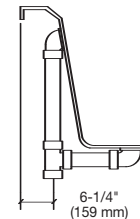

Pump locations are shown for clarity.

STD - Standard pump location.

ALT - Alternate pump location.

Note: Install this product according to the installation guide.

Fixture dimensions are nominal and conform to tolerances in

ASME Standard A112.19.2

Rough-in measurements may vary 1/4" (+/-)

PLUMBING ROUGH-IN

INSTALLER NOTE: DUE TO THE FREEFORM SHAPE OF THIS TUB IT IS RECOMMENDED THAT THE TUB BE ON THE JOBSITE BEFORE MAKING THE FINAL CUT OUT FOR DROP IN INSTALLATION.

Specifications

Dimensions	66" x 36" x 24-3/4"	Number of Jets	Sixteen
Material	Acrylic, fiberglass reinforced	Air Volume Control	Two
Construction	Self-contained, pre-plumbed whirlpool bath with heat-bent rigid PVC pipe, mounted on a pre-leveled thermoformed base	Water Capacity	75 gal. max., 60 gal. min. (284 liters/227 liters)
Pump Motor	2 HP, variable speed, 120 volt, 60 HZ, 13.5 AMP	Floor Loading	47 lbs./sq. ft. (229 kg/m ²)
Electrical Requirements	Luxury & Sensory: Two separate 120 volt, 20 AMP, GFCI protected circuits Basic: One separate, 120 volt, 20 AMP, GFCI outlet	Shipping Weight (whirlpool)	170 lbs. (77 kg)
		Shipping Weight (bathtub)	145 lbs. (66 kg)
		Warranty	Limited Ten Year