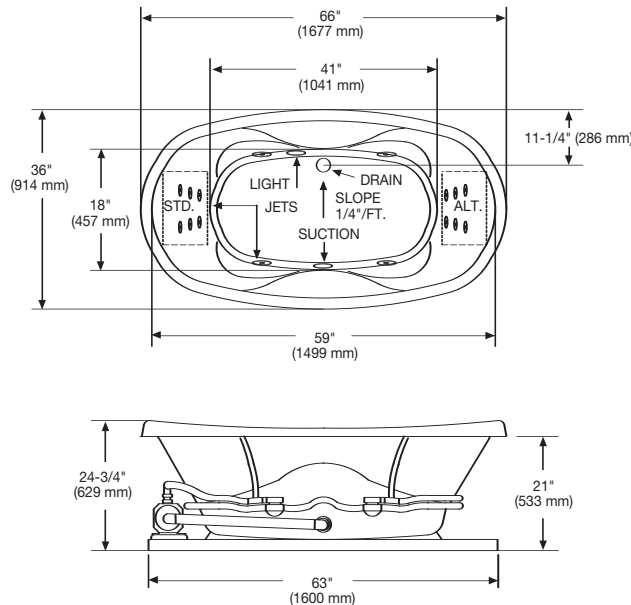

Essence

66" x 36" x 24" Oval Whirlpool and Bath

Features & Upgrades

Basic Package

- SimpleTouch™ 3 button control
- 2 HP Single speed pump
- Pillow
- Color-Match trim

Sensory Package

- SensaSelect™ 5 button control
- 2 HP Variable speed pump
- PowerPillow™ neck jet pillow
- Remote control
- Pillow
- Infusion™2 Chromatherapy system
- In-line heater
- Metal trim upgrades

Luxury Package

- SensaSelect™ 5 button control
- 2 HP Variable speed pump
- Remote control
- Pillow
- Infusion™2 Chromatherapy system
- In-line heater
- Metal trim upgrades

Technical Information