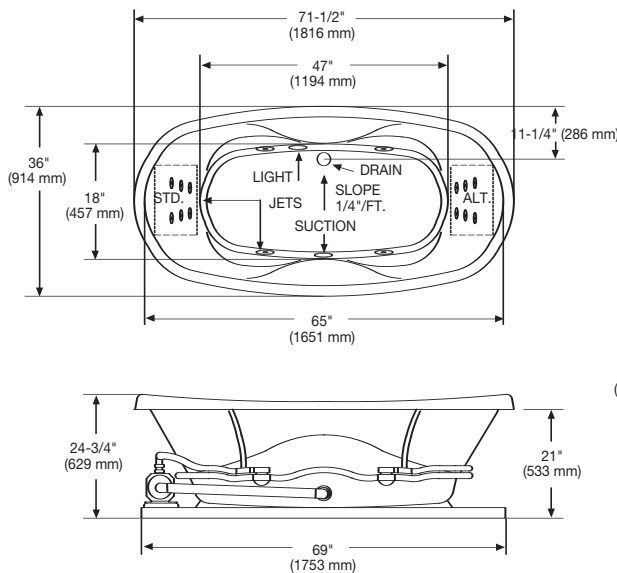

Essence

72" x 36" x 24" Oval Whirlpool and Bath

Features & Upgrades

Basic Package

- SimpleTouch™ 3 button control
- 2 HP Single speed pump
- Pillow
- Color-Match trim

Luxury Package

- SensaSelect™ 5 button control
- 2 HP Variable speed pump
- Remote control
- Pillow
- Infusion™2 Chromatherapy system
- In-line heater
- Metal trim upgrades

Sensory Package

- SensaSelect™ 5 button control
- 2 HP Variable speed pump
- PowerPillow™ neck jet pillow
- Remote control
- Pillow
- Infusion™2 Chromatherapy system
- In-line heater
- Metal trim upgrades

Technical Information