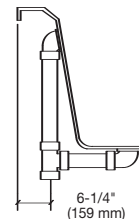

Technical Information

No apron available on this model.

Pump locations are shown for clarity.

STD - Standard pump location.

ALT - Alternate pump location.

Note: Install this product according to the installation guide.

Fixture dimensions are nominal and conform to tolerances in

ASME Standard A112.19.2

Rough-in measurements may vary 1/4" (+/-)

PLUMBING ROUGH-IN

INSTALLER NOTE: DUE TO THE FREEFORM SHAPE OF THIS TUB IT IS RECOMMENDED THAT THE TUB BE ON THE JOBSITE BEFORE MAKING THE FINAL CUT OUT FOR DROP IN INSTALLATION.

Specifications

Dimensions	71-1/2" x 36" x 24-3/4"	Number of Jets	Sixteen
Material	Acrylic, fiberglass reinforced	Air Volume Control	Two
Construction	Self-contained, pre-plumbed whirlpool bath with heat-bent rigid PVC pipe, mounted on a pre-leveled thermoformed base	Water Capacity	75 gal. max., 60 gal. min. (284 liters/227 liters)
Pump Motor	2 HP, variable speed, 120 volt, 60 HZ, 13.5 AMP	Floor Loading	47 lbs./sq. ft. (229 kg/m ²)
Electrical Requirements	Luxury & Sensory: Two separate 120 volt, 20 AMP, GFCI protected circuits Basic: One separate, 120 volt, 20 AMP, GFCI outlet	Shipping Weight (whirlpool)	175 lbs. (80 kg)
		Shipping Weight (bathtub)	150 lbs. (68 kg)
		Warranty	Limited Ten Year