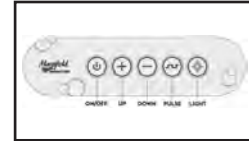

Essence

72" x 36" x 24" Oval Whirlpool and Bath

Features & Upgrades

Basic Package

- SimpleTouch™ 3 button control
- 2 HP Single speed pump
- Pillow
- Color-Match trim

Luxury Package

- SensaSelect™ 5 button control
- 2 HP Variable speed pump
- Remote control
- Pillow
- Infusion™2 Chromatherapy system
- In-line heater
- Metal trim upgrades

Sensory Package

- SensaSelect™ 5 button control
- 2 HP Variable speed pump
- PowerPillow™ neck jet pillow
- Remote control
- Pillow
- Infusion™2 Chromatherapy system
- In-line heater
- Metal trim upgrades