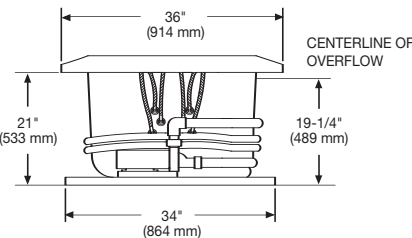

Technical Information

No apron available on this model.

Pump locations are shown for clarity.

STD - Standard pump location.

ALT - Alternate pump location.

Note: Install this product according to the installation guide.

Fixture dimensions are nominal and conform to tolerances in

ASME Standard A112.19.2

Rough-in measurements may vary 1/4" (+/-)

PLUMBING ROUGH-IN

INSTALLER NOTE: DUE TO THE FREEFORM SHAPE OF THIS TUB IT IS RECOMMENDED THAT THE TUB BE ON THE JOBSITE BEFORE MAKING THE FINAL CUT OUT FOR DROP IN INSTALLATION.

Specifications

Dimensions	71-1/2" x 36" x 24-3/4"	Number of Jets	Sixteen
Material	Acrylic, fiberglass reinforced	Air Volume Control	Two
Construction	Self-contained, pre-plumbed whirlpool bath with heat-bent rigid PVC pipe, mounted on a pre-leveled thermoformed base	Water Capacity	75 gal. max., 60 gal. min. (284 liters/227 liters)
Pump Motor	2 HP, variable speed, 120 volt, 60 HZ, 13.5 AMP	Floor Loading	47 lbs./sq. ft. (229 kg/m ²)
Electrical Requirements	Luxury & Sensory: Two separate 120 volt, 20 AMP, GFCI protected circuits Basic: One separate, 120 volt, 20 AMP, GFCI outlet	Shipping Weight (whirlpool)	175 lbs. (80 kg)
		Shipping Weight (bathtub)	150 lbs. (68 kg)
		Warranty	Limited Ten Year