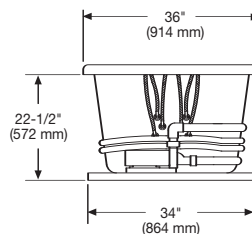

## Technical Information

No apron available on this model.

Pump locations are shown for clarity.

Note: Install this product according to the installation guide. Fixture dimensions are nominal and conform to tolerances in ASME Standard A112.19.2

PLUMBING ROUGH-IN

Rough-in measurements may vary 1/4" (+/-)

INSTALLER NOTE: DUE TO THE FREEFORM SHAPE OF THIS TUB IT IS RECOMMENDED THAT THE TUB BE ON THE JOBSITE BEFORE MAKING THE FINAL CUT OUT FOR DROP IN INSTALLATION.