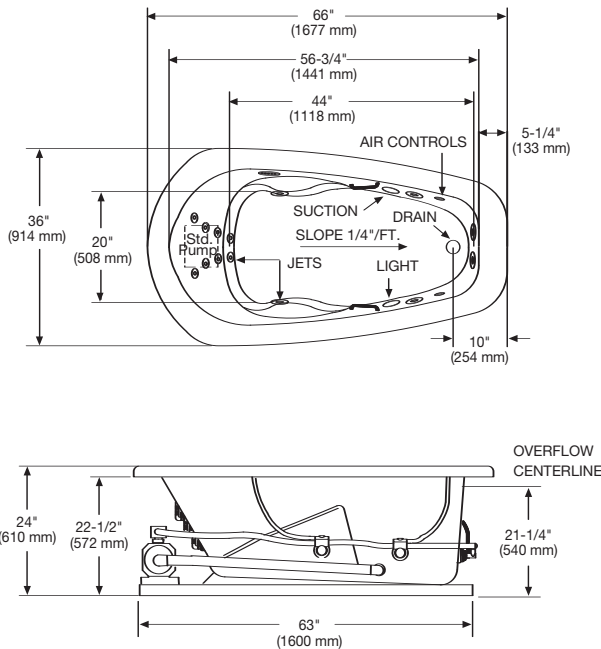

Model No.	Description	Approx. Wt.
<u>5597</u>	66" x 36" x 24" Oval bath. Specify color and options when ordering.	100 lbs. (45 kg)
<u>5097BAS</u>	66" x 36" x 24" Basic Package oval whirlpool. Specify color and options when ordering.	125 lbs. (57 kg)
<u>5097LUX</u>	66" x 36" x 24" Luxury Package oval whirlpool. Specify color and options when ordering.	125 lbs. (57 kg)
<u>5097SEN</u>	66" x 36" x 24" Sensory Package oval whirlpool. Specify color and options when ordering.	125 lbs. (57 kg)

## Technical Information

No apron available on this model.

Pump locations are shown for clarity.

Note: Install this product according to the installation guide. Fixture dimensions are nominal and conform to tolerances in ASME Standard A112.19.2

PLUMBING ROUGH-IN

Rough-in measurements may vary 1/4" (+/-)

INSTALLER NOTE: DUE TO THE FREEFORM SHAPE OF THIS TUB IT IS RECOMMENDED THAT THE TUB BE ON THE JOBSITE BEFORE MAKING THE FINAL CUT OUT FOR DROP IN INSTALLATION.

## Specifications

Dimensions	66" x 36" x 24"	Number of Jets	Fourteen
Material	Acrylic, fiberglass reinforced	Air Volume Control	Two
Construction	Self-contained, pre-plumbed whirlpool bath with heat-bent rigid PVC pipe, mounted on a pre-leveled thermoformed base	Water Capacity	70 gal. max., 55 gal. min. (265 liters/208 liters)
Pump Motor	2 HP, variable speed, 120 volt, 60 HZ, 13.5 AMP	Floor Loading	47 lbs./sq. ft. (229 kg/m <sup>2</sup> )
Electrical Requirements	Luxury & Sensory: Two separate 120 volt, 20 AMP, GFCI protected circuits Basic: One separate, 120 volt, 20 AMP, GFCI outlet	Shipping Weight (whirlpool)	175 lbs. (80 kg)
		Shipping Weight (bathtub)	150 lbs. (68 kg)
		Warranty	Limited Ten Year