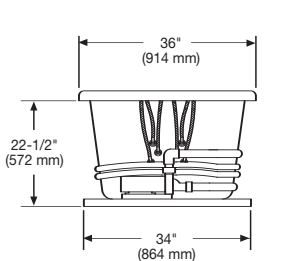

## Technical Information

No apron available on this model.

Pump locations are shown for clarity.

**Note:** Install this product according to the installation guide. Fixture dimensions are nominal and conform to tolerances in ASME Standard A112.19.2

Rough-in measurements may vary 1/4" (+/-)

PLUMBING ROUGH-IN

**INSTALLER NOTE:** DUE TO THE FREEFORM SHAPE OF THIS TUB IT IS RECOMMENDED THAT THE TUB BE ON THE JOBSITE BEFORE MAKING THE FINAL CUT OUT FOR DROP IN INSTALLATION.

## Specifications

Dimensions	72" x 36" x 24"	Number of Jets	Fourteen
Material	Acrylic, fiberglass reinforced	Air Volume Control	Two
Construction	Self-contained, pre-plumbed whirlpool bath with heat-bent rigid PVC pipe, mounted on a pre-leveled thermoformed base	Water Capacity	80 gal. max., 65 gal. min. (303 liters/246 liters)
Pump Motor	2 HP, variable speed, 120 volt, 60 HZ, 13.5 AMP	Floor Loading	47 lbs./sq. ft. (229 kg/m <sup>2</sup> )
Electrical Requirements	Luxury & Sensory: Two separate 120 volt, 20 AMP, GFCI protected circuits Basic: One separate, 120 volt, 20 AMP, GFCI outlet	Shipping Weight (whirlpool)	175 lbs. (80 kg)
		Shipping Weight (bathtub)	150 lbs. (68 kg)
		Warranty	Limited Ten Year