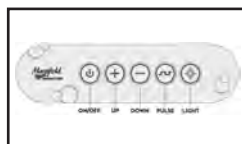

Luxury Package

- SensaSelect™ 5 button control
- 2 HP Variable speed pump
- Remote control
- Grab bars on selected models
- Pillows
- Infusion™2 Chromatherapy system
- In-line heater
- Metal trim upgrades