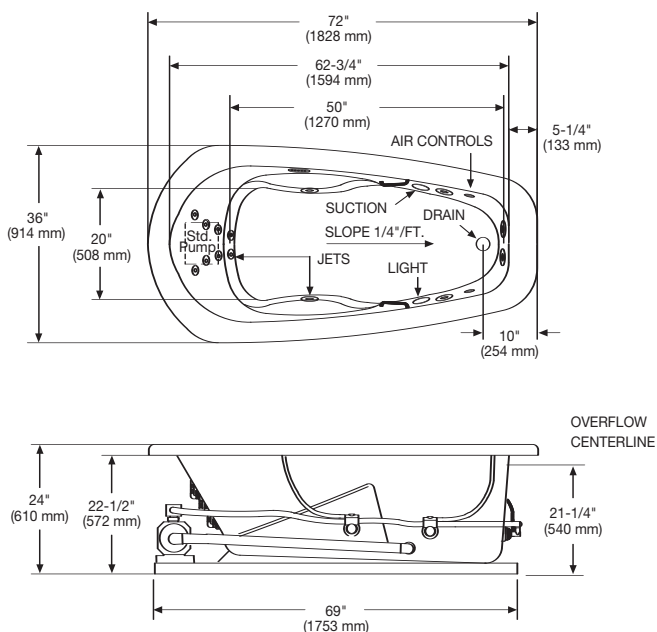

## Features

- 72" x 36" x 24" Oval Whirlpool and Bathtub
- Deep bathing well
- Hydro-V™ back jet system: Six jets massage the shoulder blades, upper and middle back muscles and the bottom two spinning jets for your lower back
- Swirl-way® Dryjet™ adjustable in both direction and flow creates a broad, circular pattern of water and warm air for a deep venturi therapeutic massage
- Cable operated drain in Color-Match, Chrome, Everbrass (PVD) or Brushed Nickel
- Powerful 2 HP pump system creates invigorating whirlpool action
- Dual air controls for the ultimate jet power control
- Trim finish in your choice of Color-Match, Chrome, Everbrass (PVD) and Brushed Nickel
- Outstanding protection – Mansfield® Limited Ten Year Warranty
- Available in Standard and Premium Colors (Consult Price Book for specific colors)

## Technical Information

No apron available on this model.

Pump locations are shown for clarity.

**Note:** Install this product according to the installation guide. Fixture dimensions are nominal and conform to tolerances in ASME Standard A112.19.2

Rough-in measurements may vary 1/4" (+/-)

PLUMBING ROUGH-IN

**INSTALLER NOTE:** DUE TO THE FREEFORM SHAPE OF THIS TUB IT IS RECOMMENDED THAT THE TUB BE ON THE JOBSITE BEFORE MAKING THE FINAL CUT OUT FOR DROP IN INSTALLATION.