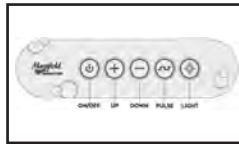

Reo

72" x 42" x 24" Oval Whirlpool and Bath

Features & Upgrades

Basic Package

- SimpleTouch™ 3 button control
- 2 HP Single speed pump
- Grab bars on selected models
- Pillows
- Color-Match trim

Luxury Package

- SensaSelect™ 5 button control
- 2 HP Variable speed pump
- Remote control
- Grab bars on selected models
- Pillows
- Infusion™2 Chromatherapy system
- In-line heater
- Metal trim upgrades

Sensory Package