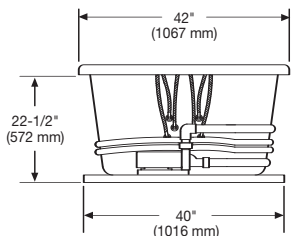

Technical Information

No apron available on this model.

Pump locations are shown for clarity.

Note: Install this product according to the installation guide. Fixture dimensions are nominal and conform to tolerances in ASME Standard A112.19.2

Rough-in measurements may vary 1/4" (+/-)

PLUMBING ROUGH-IN

INSTALLER NOTE: DUE TO THE FREEFORM SHAPE OF THIS TUB IT IS RECOMMENDED THAT THE TUBE ON THE JOBSITE BEFORE MAKING THE FINAL CUT OUT FOR DROP IN INSTALLATION.

Specifications

Dimensions	72" x 42" x 24"	Number of Jets	Fourteen
Material	Acrylic, fiberglass reinforced	Air Volume Control	Two
Construction	Self-contained, pre-plumbed whirlpool bath with heat-bent rigid PVC pipe, mounted on a pre-leveled thermoformed base	Water Capacity	90 gal. max., 75 gal. min. (341 liters/284 liters)
Pump Motor	2 HP, variable speed, 120 volt, 60 HZ, 13.5 AMP	Floor Loading	47 lbs./sq. ft. (229 kg/m ²)
Electrical Requirements	Luxury & Sensory: Two separate 120 volt, 20 AMP, GFCI protected circuits Basic: One separate, 120 volt, 20 AMP, GFCI outlet	Shipping Weight (whirlpool)	180 lbs. (82 kg)
		Shipping Weight (bathtub)	160 lbs. (73 kg)
		Warranty	Limited Ten Year