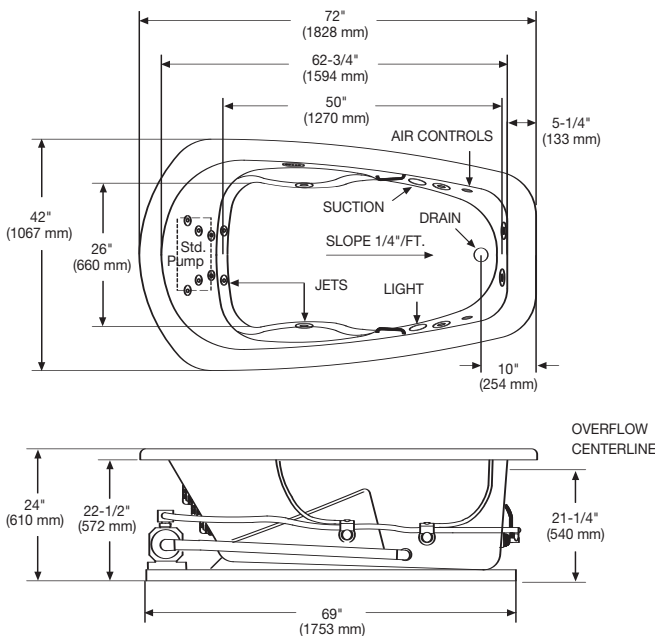

Reo

72" x 42" x 24" Oval Whirlpool and Bath

Model 5099 Shown

Features

- 72" x 42" x 24" Oval Whirlpool and Bathtub
- Deep bathing well
- Hydro-V™ back jet system: Six jets massage the shoulder blades, upper and middle back muscles and the bottom two spinning jets for your lower back
- Swirl-way® Dryjet™ adjustable in both direction and flow creates a broad, circular pattern of water and warm air for a deep venturi therapeutic massage
- Cable operated drain in Color-Match, Chrome, Everbrass (PVD) or Brushed Nickel
- Powerful 2 HP pump system creates invigorating whirlpool action
- Dual air controls for the ultimate jet power control
- Trim finish in your choice of Color-Match, Chrome, Everbrass (PVD) and Brushed Nickel
- Outstanding protection – Mansfield® Limited Ten Year Warranty
- Available in Standard and Premium Colors (Consult Price Book for specific colors)

Technical Information

No apron available on this model.

Pump locations are shown for clarity.

Note: Install this product according to the installation guide. Fixture dimensions are nominal and conform to tolerances in ASME Standard A112.19.2

Rough-in measurements may vary 1/4" (+/-)

PLUMBING ROUGH-IN

INSTALLER NOTE: DUE TO THE FREEFORM SHAPE OF THIS TUB IT IS RECOMMENDED THAT THE TUBE ON THE JOBSITE BEFORE MAKING THE FINAL CUT OUT FOR DROP IN INSTALLATION.