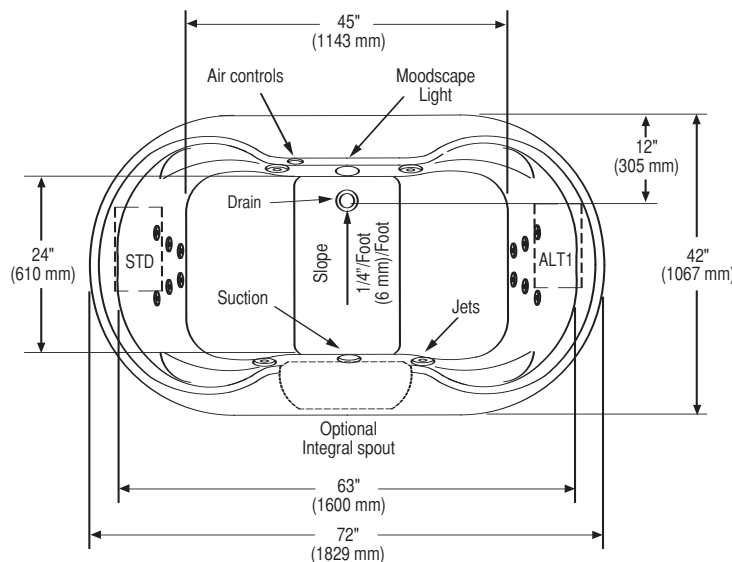

Model No.	Description	Approx.Wt.
5076	42" x 72" x 24" Oval whirlpool w/spout. Specify color and options when ordering.	130 lbs. (59 kg)
5576	42" x 72" x 24" Oval bath w/spout. Specify color and options when ordering.	110 lbs. (50 kg)
5077	42" x 72" x 24" Oval whirlpool w/o spout. Specify color and options when ordering.	120 lbs. (54 kg)
5577	42" x 72" x 24" Oval bath w/o spout. Specify color and options when ordering.	100 lbs. (45 kg)
5076SEN	Sensory package	
5077SEN	Same as above w/o spout	
5076LUX	Luxury package	
5077LUX	Same as above w/o spout	
5076BAS	Basic package	
5077BAS	Same as above w/o spout	

Luxury Package

- SensaSelect™ 5 button control
- 2 HP 10-speed pump
- Remote control
- Exclusive pillows
- Infusion™ 2 Chromatherapy system
- In-Line heater
- Metal trim upgrade

Sensory Package

- SensaSelect™ 5 button control
- 2 HP 10-speed pump
- PowerPillow™ neck jet pillow
- Remote control
- Exclusive pillows
- Infusion™ 2 Chromatherapy system
- In-Line heater
- Metal trim upgrade

Basic Options

- Infusion™ 2 Chromatherapy system
- 1500 watt in-line water heater
- Metal trim upgrade
- Cable drain in CM, CH, EB & BN

TECHNICAL INFORMATION

No apron available on this model

Pump locations are shown for clarity. STD-standard pump location. ALT1-alternate pump location.

Note: Install this product according to the installation guide. Fixture dimensions are nominal and conform to tolerances in ASME Standard A112.19.2

SPECIFICATIONS

Dimensions	42" x 72" x 24"
Material	Acrylic, fiberglass reinforced
Construction	Self-contained, pre-plumbed whirlpool bath with heat-bent rigid PVC pipe, mounted on a pre-leveled thermoformed, drip pan base
Pump Motor	2 HP, variable speed, 120 volt, 60 HZ
Electrical Requirements	Lux.-Sen.: Two separate 120 volt, 20 AMP, GFCI protected circuits Basic: One separate, 120 volt, 20 AMP, GFCI outlet