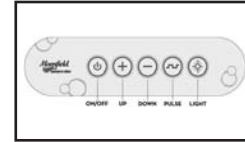

Model No.	Description	Approx.Wt.
5076	42" x 72" x 24" Oval whirlpool w/spout. Specify color and options when ordering.	130 lbs. (59 kg)
5576	42" x 72" x 24" Oval bath w/spout. Specify color and options when ordering.	110 lbs. (50 kg)
5077	42" x 72" x 24" Oval whirlpool w/o spout. Specify color and options when ordering.	120 lbs. (54 kg)
5577	42" x 72" x 24" Oval bath w/o spout. Specify color and options when ordering.	100 lbs. (45 kg)
5076SEN	Sensory package	
5077SEN	Same as above w/o spout	
5076LUX	Luxury package	
5077LUX	Same as above w/o spout	
5076BAS	Basic package	
5077BAS	Same as above w/o spout	

For more information or to order, call 800-325-4422.
www.whirlpoolbathtubs.com

HEATHROW OV

Oval Whirlpool or Bath

FEATURES & UPGRADES

Basic Package

- SimpleTouch™ 3 button control
- 2 HP single speed pump
- Exclusive pillows
- Color-Match trim

Luxury Package

- SensaSelect™ 5 button control
- 2 HP 10-speed pump
- Remote control
- Exclusive pillows
- Infusion™ 2 Chromatherapy system
- In-Line heater
- Metal trim upgrade

Sensory Package

- SensaSelect™ 5 button control
- 2 HP 10-speed pump
- PowerPillow™ neck jet pillow
- Remote control
- Exclusive pillows
- Infusion™ 2 Chromatherapy system
- In-Line heater
- Metal trim upgrade