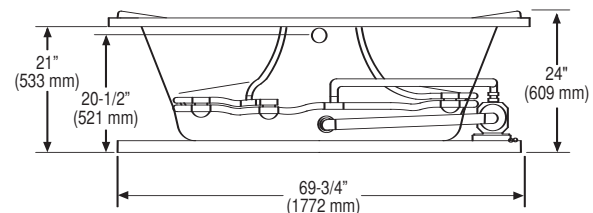

HEATHROW OV

Oval Whirlpool or Bath

FEATURES & UPGRADES

Basic Package

- SimpleTouch™ 3 button control
- 2 HP single speed pump
- Exclusive pillows
- Color-Match trim

Luxury Package

- SensaSelect™ 5 button control
- 2 HP 10-speed pump
- Remote control
- Exclusive pillows
- Infusion™ 2 Chromatherapy system
- In-Line heater
- Metal trim upgrade

Sensory Package

- SensaSelect™ 5 button control
- 2 HP 10-speed pump
- PowerPillow™ neck jet pillow
- Remote control
- Exclusive pillows
- Infusion™ 2 Chromatherapy system
- In-Line heater
- Metal trim upgrade

Basic Options

- Infusion™ 2 Chromatherapy system
- 1500 watt in-line water heater
- Metal trim upgrade
- Cable drain in CM, CH, EB & BN

TECHNICAL INFORMATION

No apron available on this model

Pump locations are shown for clarity. STD-standard pump location. ALT1-alternate pump location.

Note: Install this product according to the installation guide. Fixture dimensions are nominal and conform to tolerances in ASME Standard A112.19.2

SPECIFICATIONS

Dimensions	42" x 72" x 24"
Material	Acrylic, fiberglass reinforced
Construction	Self-contained, pre-plumbed whirlpool bath with heat-bent rigid PVC pipe, mounted on a pre-leveled thermoformed, drip pan base
Pump Motor	2 HP, variable speed, 120 volt, 60 HZ
Electrical Requirements	Lux.-Sen.: Two separate 120 volt, 20 AMP, GFCI protected circuits Basic: One separate, 120 volt, 20 AMP, GFCI outlet

Number of Jets	Sixteen
Air Volume Control	Two
Water Capacity	72 gal. max., 60 gal. min. (273 liters/227 liters)
Floor Loading	47 lbs./sq. ft. (229 kg/m²)
Shipping Weight	175 lbs. (79 kg)
Warranty	Limited Ten Year