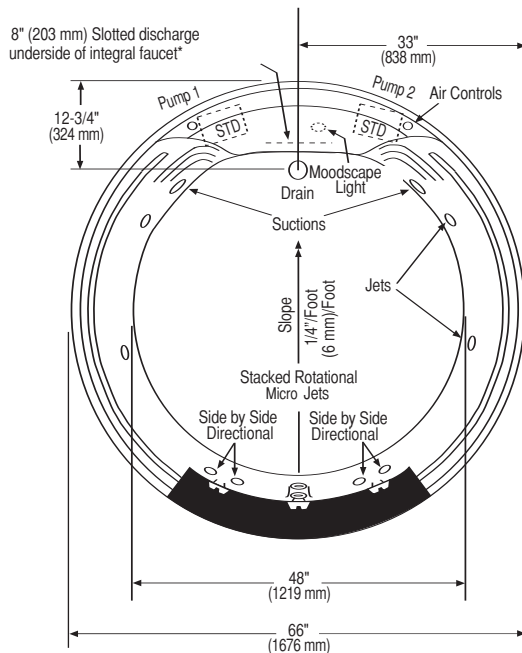

Model No.	Description	Approx.Wt.
5034	66" x 66" x 24" Round whirlpool. Specify color and options when ordering.	140 lbs. (63 kg)
5034LUX	Luxury package - Standard	2 lbs. (1 kg)

For more information or to order, call 800-325-4422.
www.whirlpoolbathtubs.com

TECHNICAL INFORMATION

*For further information about the Integral fill spout refer to the sheet titled "Palmero Faucet Control Valves Installation Instructions" provided in the packaging.

Note: Rough-in measurements may vary 1/4" (6.4 mm ±).

SPECIFICATIONS

Dimensions	66" x 66" x 24"	Number of Jets	Twelve
Material	Acrylic, fiberglass reinforced	Air Volume Control	Two
Construction	Self-contained, pre-plumbed whirlpool bath with heat-bent rigid PVC pipe, mounted on a pre-leveled thermoformed, drip pan base	Water Capacity	110 gal. max., 95 gal. min. (418 liters/361 liters)
Pump Motor	Dual, 2 HP, Ten speed, 120 volt, 60 HZ	Floor Loading	47 lbs./sq. ft. (229 kg/m ²)
Electrical Requirements	Two separate, 120 volt circuits. One, 120 volt, 60 HZ, 30 AMP and One, 120 volt, 60 HZ, 20 AMP, GFCI protected circuits	Shipping Weight	185 lbs. (84 kg)
		Warranty	Limited Ten Year