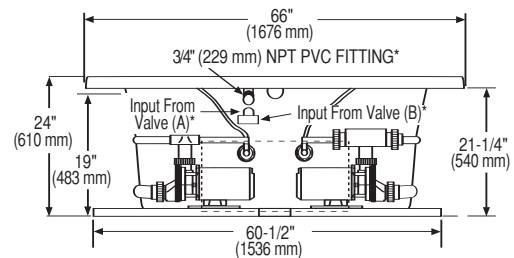

Model No.	Description	Approx.Wt.
5034	66" x 66" x 24" Round whirlpool. Specify color and options when ordering.	140 lbs. (63 kg)
5034LUX	Luxury package - Standard	2 lbs. (1 kg)

For more information or to order, call 800-325-4422.
www.whirlpoolbathtubs.com

TECHNICAL INFORMATION

*For further information about the Integral fill spout refer to the sheet titled "Palmero Faucet Control Valves Installation Instructions" provided in the packaging.

Note: Rough-in measurements may vary 1/4" (6.4 mm ±).

SPECIFICATIONS

Dimensions	66" x 66" x 24"	Number of Jets	Twelve
Material	Acrylic, fiberglass reinforced	Air Volume Control	Two
Construction	Self-contained, pre-plumbed whirlpool bath with heat-bent rigid PVC pipe, mounted on a pre-leveled thermoformed, drip pan base	Water Capacity	110 gal. max., 95 gal. min. (418 liters/361 liters)
Pump Motor	Dual, 2 HP, Ten speed, 120 volt, 60 HZ	Floor Loading	47 lbs./sq. ft. (229 kg/m ²)
Electrical Requirements	Two separate, 120 volt circuits. One, 120 volt, 60 HZ, 30 AMP and One, 120 volt, 60 HZ, 20 AMP, GFCI protected circuits	Shipping Weight	185 lbs. (84 kg)
		Warranty	Limited Ten Year