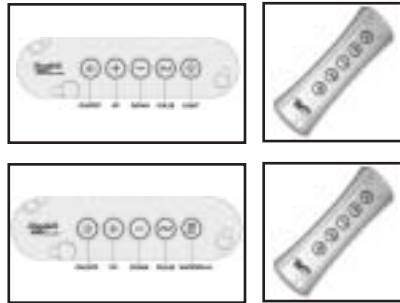

The Palermo offers the ultimate in two person hydro-massage. An interchangeable six back jet system gives the bather(s) the ultimate choices in hydro-massage action. Four DryJets™ and two micro feet jets add the finishing touches to complete body massage therapy. Not only is the Palermo™ a treat for the body, but also the eyes. Water cascades down the neck from under the pillow and travels around the sides, spilling into the basin next to the standard integrated fill spout. All of this, powered with a special 4 HP, two pump system.

Model No.	Description	Approx.Wt.
5034	66" x 66" x 24" Round whirlpool. Specify color and options when ordering.	140 lbs. (63 kg)
5034LUX	Luxury package - Standard	2 lbs. (1 kg)

For more information or to order, call 800-325-4422.
www.whirlpoolbathtubs.com

PALMERO Round Whirlpool

Swirl-way

FEATURES & UPGRADES

Luxury Package

- SensaSelect™ 5 button control
- SensaSelect™ Plus 5 button control
- Dual 2HP 10-speed pumps
- Remote control
- Exclusive custom pillow
- Infusion™ 2 Chromatherapy system
- In-Line heater
- Metal trim upgrade

TECHNICAL INFORMATION

*For further information about the Integral fill spout refer to the sheet titled "Palmero Faucet Control Valves Installation Instructions" provided in the packaging.

Note: Rough-in measurements may vary 1/4" (6.4 mm ±).