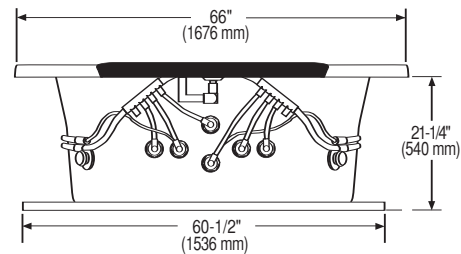

Model No.	Description	Approx.Wt.
5034	66" x 66" x 24" Round whirlpool. Specify color and options when ordering.	140 lbs. (63 kg)
5034LUX	Luxury package - Standard	2 lbs. (1 kg)

For more information or to order, call 800-325-4422.
www.whirlpoolbathtubs.com

TECHNICAL INFORMATION

*For further information about the Integral fill spout refer to the sheet titled "Palmero Faucet Control Valves Installation Instructions" provided in the packaging.

Note: Rough-in measurements may vary 1/4" (6.4 mm ±).

SPECIFICATIONS

Dimensions	66" x 66" x 24"	Number of Jets	Twelve
Material	Acrylic, fiberglass reinforced	Air Volume Control	Two
Construction	Self-contained, pre-plumbed whirlpool bath with heat-bent rigid PVC pipe, mounted on a pre-leveled thermoformed, drip pan base	Water Capacity	110 gal. max., 95 gal. min. (418 liters/361 liters)
Pump Motor	Dual, 2 HP, Ten speed, 120 volt, 60 HZ	Floor Loading	47 lbs./sq. ft. (229 kg/m ²)
Electrical Requirements	Two separate, 120 volt circuits. One, 120 volt, 60 HZ, 30 AMP and One, 120 volt, 60 HZ, 20 AMP, GFCI protected circuits	Shipping Weight	185 lbs. (84 kg)
		Warranty	Limited Ten Year