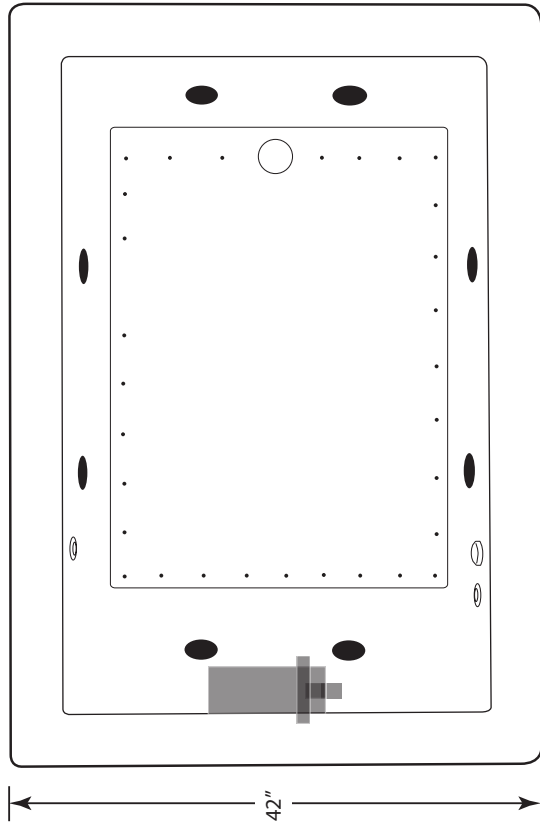

VENETIAN 4260VNW

S P E C I F I C A T I O N S

• All dimensions are plus or minus 1/4" (Maximum Tolerance)
 • Atlantis Whirlpools reserve the right to make changes without notice.
 • Copyright © All Rights Reserved

42" 60"

23"

DRAWING NOT TO SCALE

MODEL: 4260VNW

SIZE: 42" X 60"

EST. BOXED WEIGHT: 110 lbs. (TUB ONLY)

EST. BOXED WEIGHT: 170 lbs. (WHIRLPOOL OR AIR)

EST. BOXED WEIGHT: 195 lbs. (WHIRLPOOL w/AIR)

BOXED SIZE: 45" X 71" X 24"

AVERAGE FILL (gallons): 70

PUMP SIZE: 1.5 HP

BLOWER: 1.0 HP

ELECTRICAL: 110V 20 AMP CIRCUIT

MATERIAL: Acrylic reinforced fiberglass

Standard Colors: White, Bone, Almond,
Biscuit, Sterling Silver, Linen