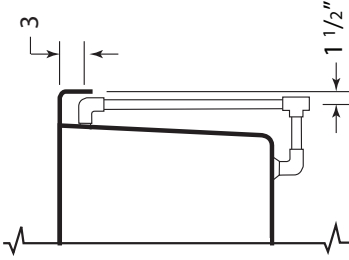

VENETIAN 4260VNW

S P E C I F I C A T I O N S

• All dimensions are plus or minus 1/4" (Maximum Tolerance)
 • Atlantis Whirlpools reserve the right to make changes without notice.
 • Copyright © All Rights Reserved

42" 60"

23"

DRAWING NOT TO SCALE

MODEL: 4260VNW

SIZE: 42" X 60"

EST. BOXED WEIGHT: 110 lbs. (TUB ONLY)

EST. BOXED WEIGHT: 170 lbs. (WHIRLPOOL OR AIR)

EST. BOXED WEIGHT: 195 lbs. (WHIRLPOOL w/AIR)

BOXED SIZE: 45" X 71" X 24"

AVERAGE FILL (gallons): 70

PUMP SIZE: 1.5 HP

BLOWER: 1.0 HP

ELECTRICAL: 110V 20 AMP CIRCUIT

MATERIAL: Acrylic reinforced fiberglass

Standard Colors: White, Bone, Almond,
Biscuit, Sterling Silver, Linen