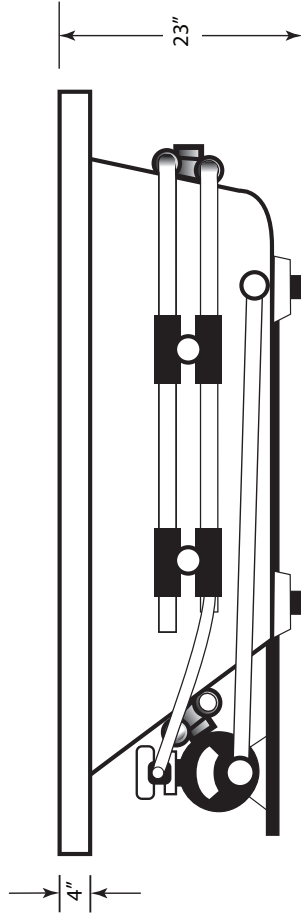

VENETIAN 4260VNW

S P E C I F I C A T I O N S

• All dimensions are plus or minus 1/4" (Maximum Tolerance)
 • Atlantis Whirlpools reserve the right to make changes without notice.
 • Copyright © All Rights Reserved

42" 60"

23"

DRAWING NOT TO SCALE

MODEL: 4260VNW

SIZE: 42" X 60"

EST. BOXED WEIGHT: 110 lbs. (TUB ONLY)

EST. BOXED WEIGHT: 170 lbs. (WHIRLPOOL OR AIR)

EST. BOXED WEIGHT: 195 lbs. (WHIRLPOOL w/AIR)

BOXED SIZE: 45" X 71" X 24"

AVERAGE FILL (gallons): 70

PUMP SIZE: 1.5 HP

BLOWER: 1.0 HP

ELECTRICAL: 110V 20 AMP CIRCUIT

MATERIAL: Acrylic reinforced fiberglass

Standard Colors: White, Bone, Almond,
Biscuit, Sterling Silver, Linen

Standard Features: Air Switch

Jets: 8 Star Jets

Air Controls: 2

Suction Fittings: 1

Air Injectors: 30

Interior Depth	Interior Length Top	Interior Width Top	Interior Length Bottom	Interior Width Bottom
20	51 1/4	32 7/8	41 5/8	29 1/4