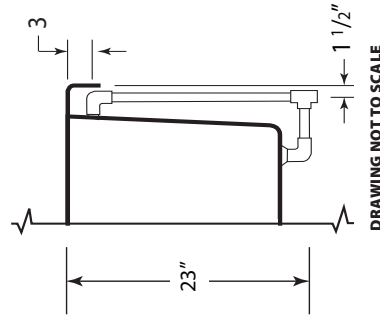

VENETIAN 4272VNCW

SPECIFICATIONS

- All dimensions are plus or minus 1/4" (Maximum Tolerance)
- Atlantis Whirlpools reserve the right to make changes without notice.
- Copyright © All Rights Reserved

DRAWING NOT TO SCALE

MODEL: 4272VNCW

SIZE: 42" X 72"

EST. BOXED WEIGHT: 110 lbs. (TUB ONLY)

EST. BOXED WEIGHT: 160 lbs. (WHIRLPOOL OR AIR)

EST. BOXED WEIGHT: 195 lbs. (WHIRLPOOL w/AIR)

BOXED SIZE: 45" X 81" X 24"

AVERAGE FILL (gallons): 75

PUMP SIZE: 1.5 HP

BLOWER: 1.0 HP

ELECTRICAL: 110V 20 AMP CIRCUIT

MATERIAL: Acrylic reinforced fiberglass

Standard Colors: White, Bone, Almond,
Biscuit, Sterling Silver, Linen

Standard Features: Air Switch

Jets: 8 Star Jets

Air Controls: 2

Suction Fittings: 1

Air Injectors: 36

Interior Depth	Interior Length Top	Interior Width Top	Interior Length Bottom	Interior Width Bottom
20	63 1/4	33	49	30

ANSI-Z.124.1
ASME-A.112.19.7

A Division of Spa World Corp.
2320 NW 147 Street, Miami, FL 33054
PH: 866.588.8008 • FAX: 866.577.9225
www.atlantiswhirlpools.com