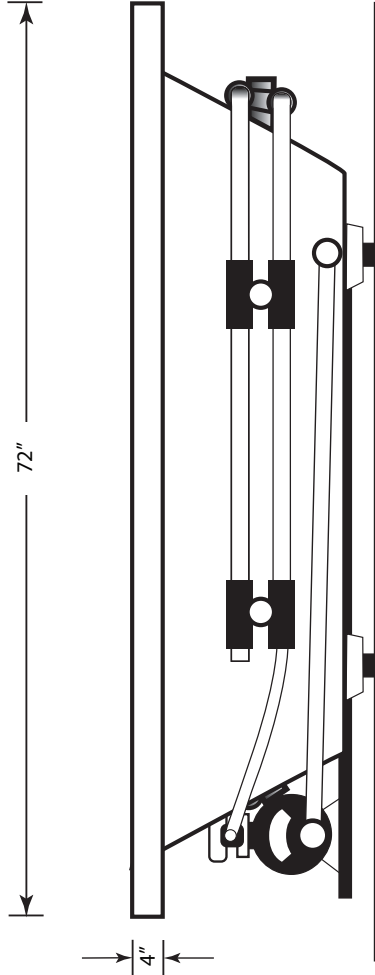

VENETIAN 4272VNCW

SPECIFICATIONS

- All dimensions are plus or minus 1/4" (Maximum Tolerance)
- Atlantis Whirlpools reserve the right to make changes without notice.
- Copyright © All Rights Reserved

DRAWING NOT TO SCALE

MODEL: 4272VNCW

SIZE: 42" X 72"

EST. BOXED WEIGHT: 110 lbs. (TUB ONLY)

EST. BOXED WEIGHT: 160 lbs. (WHIRLPOOL OR AIR)

EST. BOXED WEIGHT: 195 lbs. (WHIRLPOOL w/AIR)

BOXED SIZE: 45" X 81" X 24"

AVERAGE FILL (gallons): 75

PUMP SIZE: 1.5 HP

BLOWER: 1.0 HP

ELECTRICAL: 110V 20 AMP CIRCUIT

MATERIAL: Acrylic reinforced fiberglass

Standard Colors: White, Bone, Almond,
Biscuit, Sterling Silver, Linen

Standard Features: Air Switch

Jets: 8 Star Jets

Air Controls: 2

Suction Fittings: 1

Air Injectors: 36

Interior Depth	Interior Length Top	Interior Width Top	Interior Length Bottom	Interior Width Bottom
20	63 1/4	33	49	30

ANSI-Z.124.1
ASME-A.112.19.7

A Division of Spa World Corp.
2320 NW 147 Street, Miami, FL 33054
PH: 866.588.8008 • FAX: 866.577.9225
www.atlantiswhirlpools.com