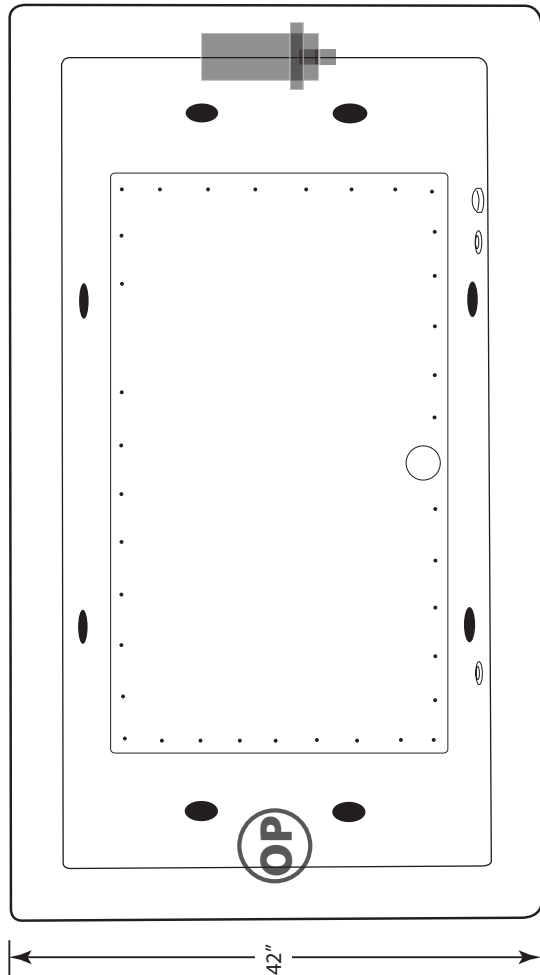

VENETIAN 4272VNCW

SPECIFICATIONS

- All dimensions are plus or minus 1/4" (Maximum Tolerance)
- Atlantis Whirlpools reserve the right to make changes without notice.
- Copyright © All Rights Reserved

DRAWING NOT TO SCALE

MODEL: 4272VNCW

SIZE: 42" X 72"

EST. BOXED WEIGHT: 110 lbs. (TUB ONLY)

EST. BOXED WEIGHT: 160 lbs. (WHIRLPOOL OR AIR)

EST. BOXED WEIGHT: 195 lbs. (WHIRLPOOL w/AIR)

BOXED SIZE: 45" X 81" X 24"

AVERAGE FILL (gallons): 75

PUMP SIZE: 1.5 HP

BLOWER: 1.0 HP

ELECTRICAL: 110V 20 AMP CIRCUIT

MATERIAL: Acrylic reinforced fiberglass

Standard Colors: White, Bone, Almond,
Biscuit, Sterling Silver, Linen

Standard Features: Air Switch

Jets: 8 Star Jets