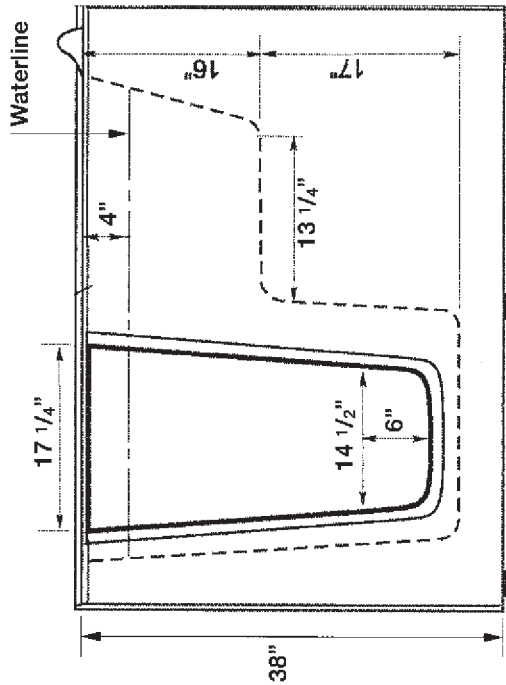

S P E C I F I C A T I O N S

Walk-In Tub

3054W

- All dimensions are plus or minus 1/2" (maximum tolerance)
- Vita Bath reserves the right to make changes without notice.
- Copyright, all rights reserved.

MODEL: 3054W

SIZE: 30 x 54 x 38

EST. CRATED WEIGHT: 196 lbs.

CRATED SIZE: 48 x 64 1/2 x 41

MATERIAL: Acrylic reinforced fiberglass

STANDARD COLORS: White, Bone, Almond, Biscuit, Linen

A Division of DM Industries, Ltd.

2320 N.W. 147th St., Miami, FL 33054