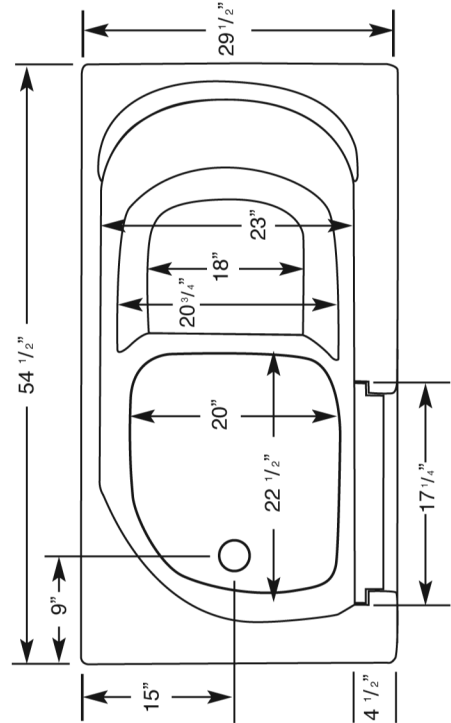

S P E C I F I C A T I O N S

Walk-In Tub

3054W

- All dimensions are plus or minus 1/2" (maximum tolerance)
- Vita Bath reserves the right to make changes without notice.
- Copyright, all rights reserved.

MODEL: 3054W

SIZE: 30 x 54 x 38

EST. CRATED WEIGHT: 196 lbs.

CRATED SIZE: 48 x 64 1/2 x 41

MATERIAL: Acrylic reinforced fiberglass

STANDARD COLORS: White, Bone, Almond, Biscuit, Linen

A Division of DM Industries, Ltd.

2320 N.W. 147th St., Miami, FL 33054