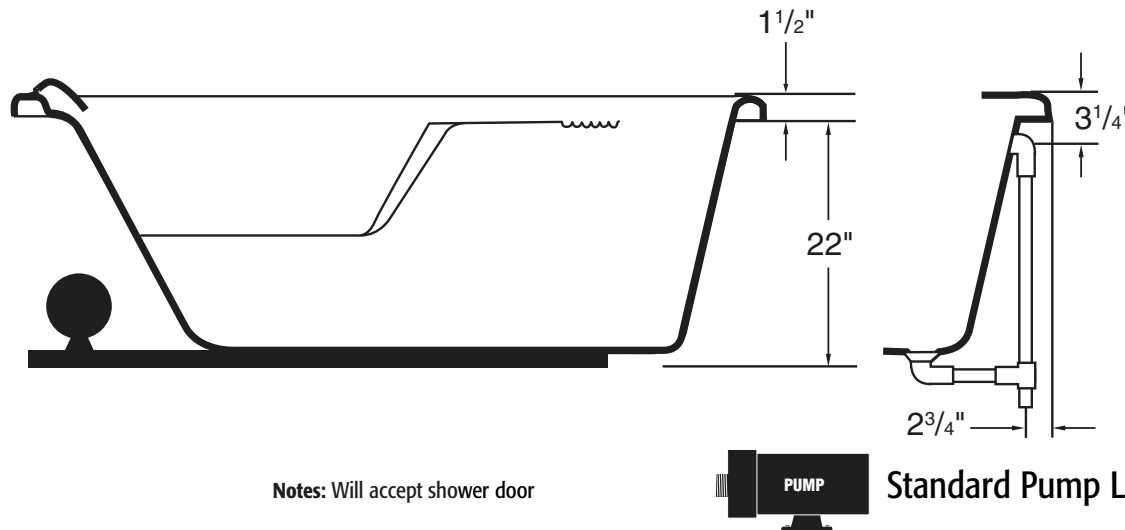

signature series

S P E C I F I C A T I O N S

4872MW-Le Mirage

Notes: Will accept shower door

- All dimensions are plus or minus 1/2" (maximum tolerance)
- Vita Bath reserves the right to make changes without notice.
- Copyright, all rights reserved.

1. **MODEL:** 4872 MW
   SIZE: 48" x 71 3/4"
   EST. BOXED WEIGHT: 180 lbs.
   BOXED SIZE: 81" x 51" x 25"
   AVERAGE FILL (gallons): 85
   PUMP SIZE: 1.5 HP
   ELECTRICAL: 110 V 20 Amp Circuit
   MATERIAL: Acrylic reinforced fiberglass
   STANDARD COLORS: White, Bone, Almond, Biscuit Sterling Silver. Linen
   STANDARD FEATURES: Air Switch
   JETS: Star Jets 6, Cluster Jets 4
   AIR CONTROL(S): 2
   SUCTION FITTINGS: 1

Interior Depth	Interior Length Top	Interior Width Top	Interior Length Bottom	Interior Width Bottom
20	61	43	46	34

VITA® BATH

A Division of DM Industries, Ltd.
2320 N.W. 147th St., Miami, FL 33054
For Dealer Information call: 1 (888) BUY-VITA

CORPORATE OFFICES:
Tel: (305) 685-5739 • Fax: (305) 688-9415
Web Site: <http://www.vitabath.com>