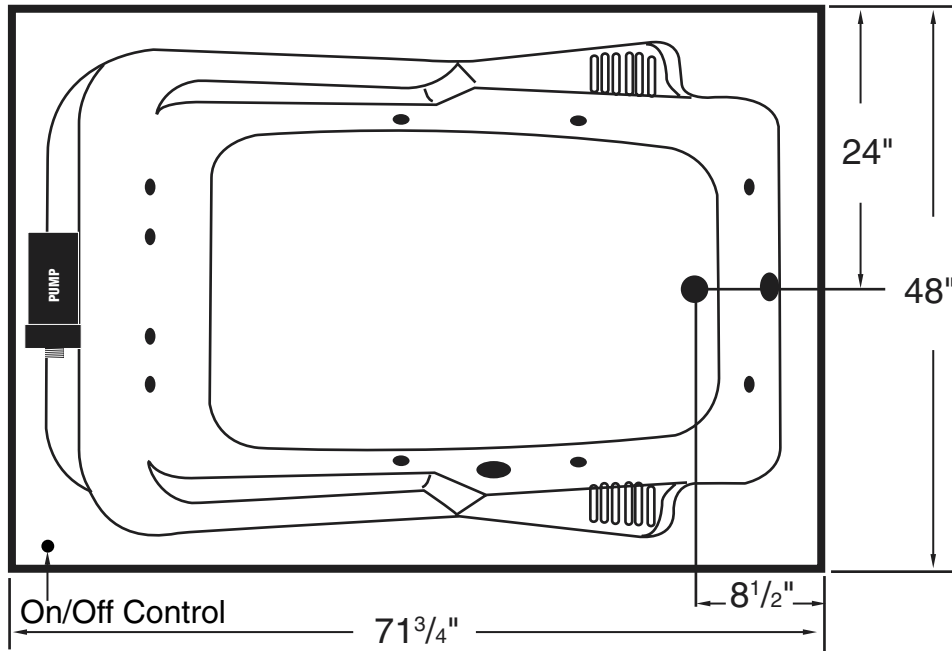

signature series

S P E C I F I C A T I O N S

4872MW-Le Mirage

Notes: Will accept shower door

- All dimensions are plus or minus 1/2" (maximum tolerance)
- Vita Bath reserves the right to make changes without notice.
- Copyright, all rights reserved.

1. **MODEL:** 4872 MW
   SIZE: 48" x 71 3/4"
   EST. BOXED WEIGHT: 180 lbs.
   BOXED SIZE: 81" x 51" x 25"
   AVERAGE FILL (gallons): 85
   PUMP SIZE: 1.5 HP
   ELECTRICAL: 110 V 20 Amp Circuit
   MATERIAL: Acrylic reinforced fiberglass
   STANDARD COLORS: White, Bone, Almond, Biscuit Sterling Silver. Linen
   STANDARD FEATURES: Air Switch
   JETS: Star Jets 6, Cluster Jets 4
   AIR CONTROL(S): 2
   SUCTION FITTINGS: 1

Interior Depth	Interior Length Top	Interior Width Top	Interior Length Bottom	Interior Width Bottom
20	61	43	46	34

VITA® BATH

A Division of DM Industries, Ltd.
2320 N.W. 147th St., Miami, FL 33054
For Dealer Information call: 1 (888) BUY-VITA

CORPORATE OFFICES:
Tel: (305) 685-5739 • Fax: (305) 688-9415
Web Site: <http://www.vitabath.com>