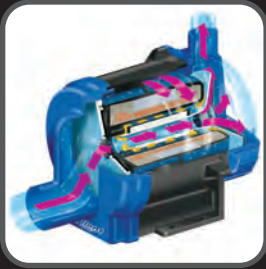

More Features...

...like **GREEN H.E.E.T.** and **INSUL-FOAM**, both exclusive features of the WalkEn bath.

GREEN H.E.E.T.™ (High Energy Efficient Transfer)
The H.E.E.T. system captures the operating energy of the pump and transfers it into the water. When combined with **INSUL-FOAM™ (insulating feature)** you are assured of warm comforting water for the duration of your bathing experience.