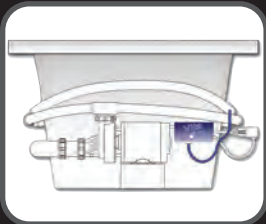

VITAZONE our exclusive sanitation system.

VITAZONE™
Vitazone is an automatic device that produces ozone to safely and effectively sanitize your bath while in use. Standard on Whirlpool systems.