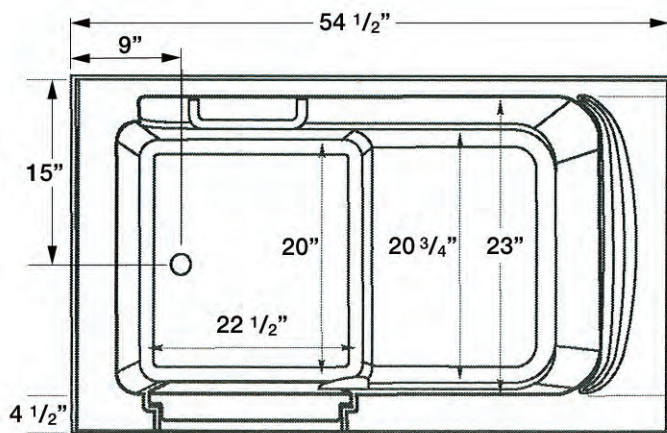

* Wastes and overflow standard on all units.

The WalkEn™ bath by Vita Bath...let it take you there.

Colors Available:

White

Bone

Almond

Biscuit

Linen