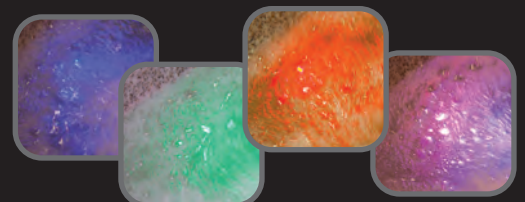

CHROMATHERAPY

An LED lighting system that transforms your bath into a sanctuary for escape and mind-lifting bliss. Standard on Aroma Spa or Whirlpool baths, Spectra-glo LED lighting will illuminate your bath with a virtual rainbow of blue, green, red or fuchsia. So, pick your favorite color, sit back and relax as your spirit comes alive with pleasure.