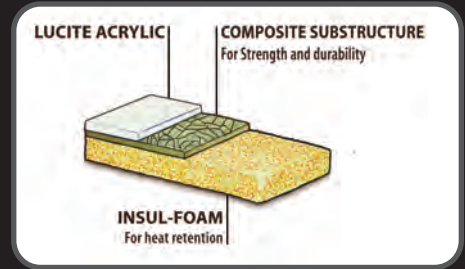

More Features...

...like **GREEN H.E.E.T.** and **INSUL-FOAM**, both exclusive features of the WalkEn bath.

GREEN H.E.E.T.™ (High Energy Efficient Transfer)
The H.E.E.T. system captures the operating energy of the pump and transfers it into the water. When combined with **INSUL-FOAM™ (insulating feature)** you are assured of warm comforting water for the duration of your bathing experience.