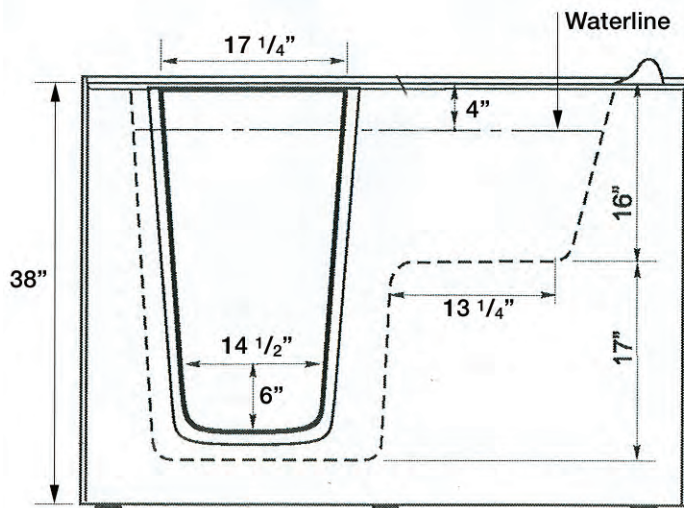

Colors Available:

White

Bone

Almond

Biscuit

Linen