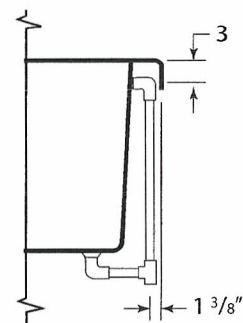

EROS 3260EW

S P E C I F I C A T I O N S

- All dimensions are plus or minus 1/4" (Maximum Tolerance)
- Atlantis Whirlpools reserve the right to make changes without notice.
- Copyright © All Rights Reserved

DRAWING NOT TO SCALE

STANDARD PUMP LOCATION

MODEL: 3260EW

SIZE: 31 3/4" X 59"

EST. BOXED WEIGHT: 103 lbs. (TUB ONLY)

EST. BOXED WEIGHT: 134 lbs. (WHIRLPOOL OR AIR)

EST. BOXED WEIGHT: 155 lbs. (WHIRLPOOL w/AIR)

BOXED SIZE: 71" X 35" X 24"

AVERAGE FILL (gallons): 40

PUMP SIZE: 1.5 HP

BLOWER: 1.0 HP

ELECTRICAL: 110V 20 AMP CIRCUIT

MATERIAL: Acrylic reinforced fiberglass

Standard Colors: White, Bone, Almond,
Biscuit, Sterling Silver, Linen

Standard Features: Air Switch

Jets: 8 Star Jets

Air Controls: 2

Suction Fittings: 1

Air Injectors: 24

Interior Depth	Interior Length Top	Interior Width Top	Interior Length Bottom	Interior Width Bottom
18 3/4	55 1/2	26 1/4	40 1/2	17