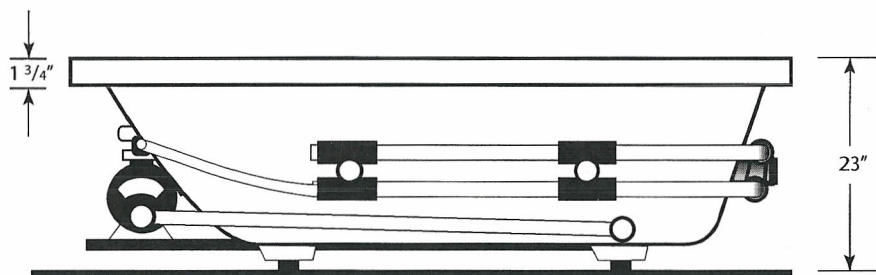

EROS 3260EW

S P E C I F I C A T I O N S

- All dimensions are plus or minus 1/4" (Maximum Tolerance)
- Atlantis Whirlpools reserve the right to make changes without notice.
- Copyright © All Rights Reserved

DRAWING NOT TO SCALE

STANDARD PUMP LOCATION

MODEL: 3260EW

SIZE: 31 3/4" X 59"

EST. BOXED WEIGHT: 103 lbs. (TUB ONLY)

EST. BOXED WEIGHT: 134 lbs. (WHIRLPOOL OR AIR)

EST. BOXED WEIGHT: 155 lbs. (WHIRLPOOL w/AIR)

BOXED SIZE: 71" X 35" X 24"

AVERAGE FILL (gallons): 40

PUMP SIZE: 1.5 HP

BLOWER: 1.0 HP

ELECTRICAL: 110V 20 AMP CIRCUIT

MATERIAL: Acrylic reinforced fiberglass

Standard Colors: White, Bone, Almond,
Biscuit, Sterling Silver, Linen

Standard Features: Air Switch

Jets: 8 Star Jets

Air Controls: 2

Suction Fittings: 1

Air Injectors: 24

Interior Depth	Interior Length Top	Interior Width Top	Interior Length Bottom	Interior Width Bottom
18 3/4	55 1/2	26 1/4	40 1/2	17