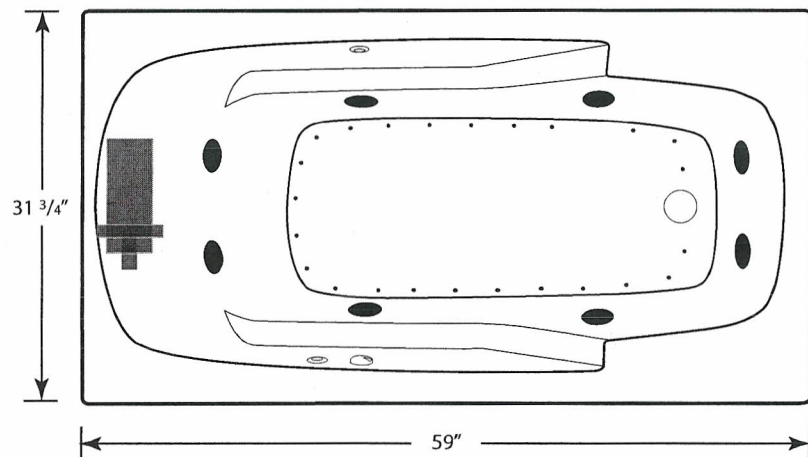

EROS 3260EW

S P E C I F I C A T I O N S

- All dimensions are plus or minus 1/4" (Maximum Tolerance)
- Atlantis Whirlpools reserve the right to make changes without notice.
- Copyright © All Rights Reserved

DRAWING NOT TO SCALE

STANDARD PUMP LOCATION

MODEL: 3260EW

SIZE: 31 3/4" X 59"

EST. BOXED WEIGHT: 103 lbs. (TUB ONLY)

EST. BOXED WEIGHT: 134 lbs. (WHIRLPOOL OR AIR)

EST. BOXED WEIGHT: 155 lbs. (WHIRLPOOL w/AIR)

BOXED SIZE: 71" X 35" X 24"

AVERAGE FILL (gallons): 40

PUMP SIZE: 1.5 HP

BLOWER: 1.0 HP

ELECTRICAL: 110V 20 AMP CIRCUIT

MATERIAL: Acrylic reinforced fiberglass

Standard Colors: White, Bone, Almond,
Biscuit, Sterling Silver, Linen

Standard Features: Air Switch

Jets: 8 Star Jets

Air Controls: 2

Suction Fittings: 1

Air Injectors: 24

Interior Depth	Interior Length Top	Interior Width Top	Interior Length Bottom	Interior Width Bottom
18 3/4	55 1/2	26 1/4	40 1/2	17