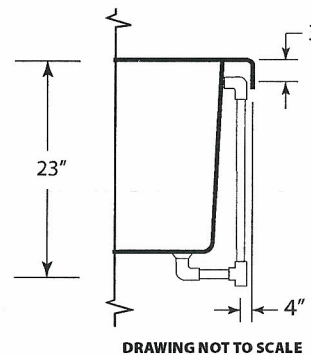

## S P E C I F I C A T I O N S

- All dimensions are plus or minus 1/4" (Maximum Tolerance)
- Atlantis Whirlpools reserve the right to make changes without notice.
- Copyright © All Rights Reserved

**MODEL:** 4272VW

**SIZE:** 42" X 71"

**EST. BOXED WEIGHT:** 145 lbs. (TUB ONLY)

**EST. BOXED WEIGHT:** 180 lbs. (WHIRLPOOL OR AIR)

**EST. BOXED WEIGHT:** 235 lbs. (WHIRLPOOL w/AIR)

**BOXED SIZE:** 45" X 78" X 28"

**AVERAGE FILL (gallons):** 55

**PUMP SIZE:** 1.5 HP

**BLOWER:** 1.0 HP

**ELECTRICAL:** 110V 20 AMP CIRCUIT

**MATERIAL:** Acrylic reinforced fiberglass

**Standard Colors:** White, Bone, Almond,  
Biscuit, Sterling Silver, Linen

**Standard Features:** Air Switch