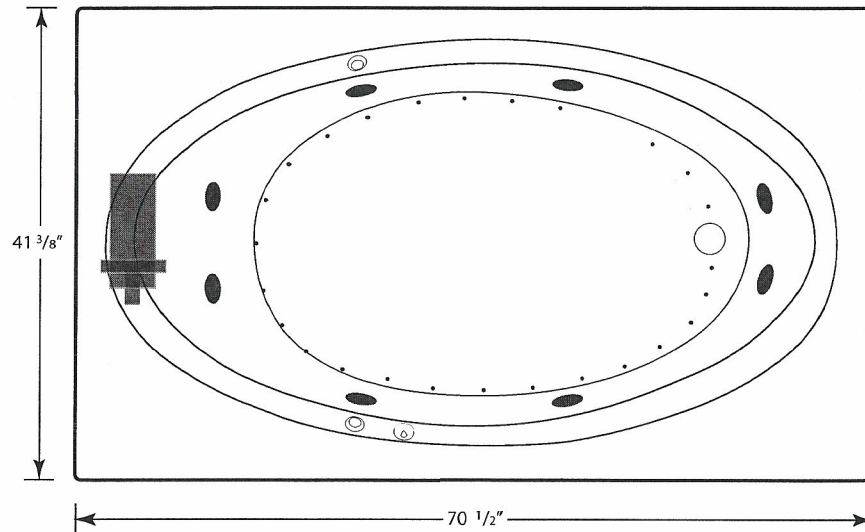

## S P E C I F I C A T I O N S

- All dimensions are plus or minus 1/4" (Maximum Tolerance)
- Atlantis Whirlpools reserve the right to make changes without notice.
- Copyright © All Rights Reserved

**MODEL:** 4272VW

**SIZE:** 42" X 71"

**EST. BOXED WEIGHT:** 145 lbs. (TUB ONLY)

**EST. BOXED WEIGHT:** 180 lbs. (WHIRLPOOL OR AIR)

**EST. BOXED WEIGHT:** 235 lbs. (WHIRLPOOL w/AIR)

**BOXED SIZE:** 45" X 78" X 28"

**AVERAGE FILL (gallons):** 55

**PUMP SIZE:** 1.5 HP

**BLOWER:** 1.0 HP

**ELECTRICAL:** 110V 20 AMP CIRCUIT

**MATERIAL:** Acrylic reinforced fiberglass

**Standard Colors:** White, Bone, Almond,  
Biscuit, Sterling Silver, Linen

**Standard Features:** Air Switch