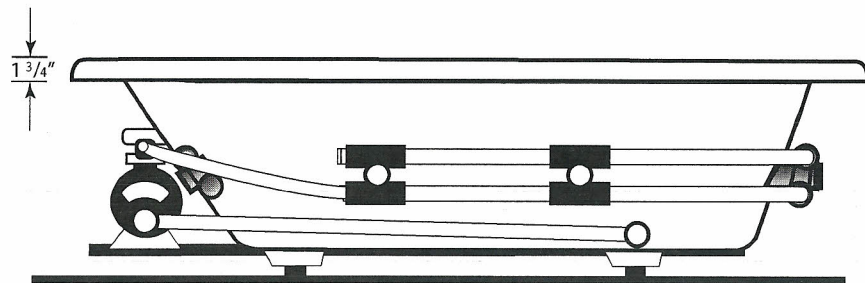

## S P E C I F I C A T I O N S

- All dimensions are plus or minus 1/4" (Maximum Tolerance)
- Atlantis Whirlpools reserve the right to make changes without notice.
- Copyright © All Rights Reserved

**MODEL:** 4272VW

**SIZE:** 42" X 71"

**EST. BOXED WEIGHT:** 145 lbs. (TUB ONLY)

**EST. BOXED WEIGHT:** 180 lbs. (WHIRLPOOL OR AIR)

**EST. BOXED WEIGHT:** 235 lbs. (WHIRLPOOL w/AIR)

**BOXED SIZE:** 45" X 78" X 28"

**AVERAGE FILL (gallons):** 55

**PUMP SIZE:** 1.5 HP

**BLOWER:** 1.0 HP

**ELECTRICAL:** 110V 20 AMP CIRCUIT

**MATERIAL:** Acrylic reinforced fiberglass

**Standard Colors:** White, Bone, Almond,  
Biscuit, Sterling Silver, Linen

**Standard Features:** Air Switch